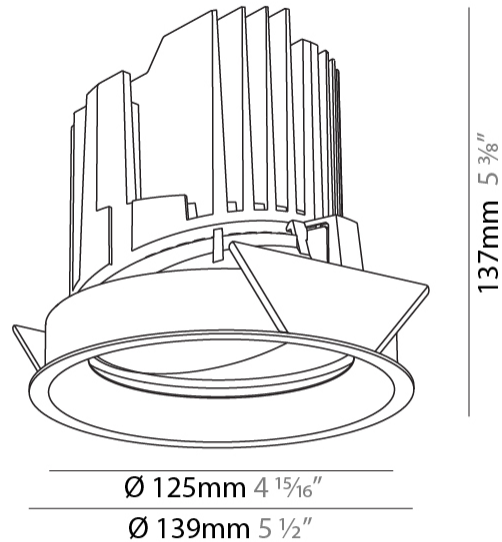

GENERAL

Series: Bioniq
 Subseries: Bioniq Round Adjustable
 Brand: Prolicht
 Division: Architectural
 Mounting Type: Recessed
 Mounting Location: Ceiling
 Subcategory: Downlight

PHYSICAL

Shape: Round
 Diameter (mm): 139
 Diameter (in): 5 1/2
 Height (mm): 137
 Height (in): 5 3/8
 Ceiling Thickness (mm): 10 / 12.5 / 15
 Ceiling Thickness (in): 3/8 or 1/2 or 9/16
 Min. Recessing Depth (mm): 150
 Min. Recessing Depth (in): 5 7/8
 Light Distribution: Adjustable / Downlight
 Weight (kg): 0.836
 Weight (lbs): 1.84
 Fixture Finish: SSR / BKV / CWI / CRY / HAB / UFT / ITA / RUA / FTG / MYG / LOD / PUS / FRO / FUP / KIA / POP / BLS / SPG / MEY / GOH / GUM / CHC / COM / ABZ / JAG / OBR / MOS / ROR
 Fixture Material: Aluminum Die Cast
 Cut-out Measurements: 130mm / 5 1/8"

LED

Number of LEDs: 1
 Color Temperature (°K): 2700 / 3000 / 3500 / 4000
 Max. Delivered Lumen (lm): 2191 / 2280 / 2415 / 2164
 Nominal Lumen (lm): 2909 / 3028 / 3208 / 3273
 CRI: >90 CRI
 Efficiency (%): 63.10%
 Lamp Life (hrs): 50000

OPTICAL

Reflector°: 18 / 38
 Optic°: Lens Pack - No Lens / Linear Spread Lens / Honeycomb / Spread Lens
 Adjustability: Rotational 355°; Tilt 30°

RATINGS AND CERTIFICATIONS

Certified By: Certified for North American Standards
 IP rating: IP20
 Zaneen Group Inc. © 2024, T 1800-388-3382, F 416-247-9319, www.zaneen.com