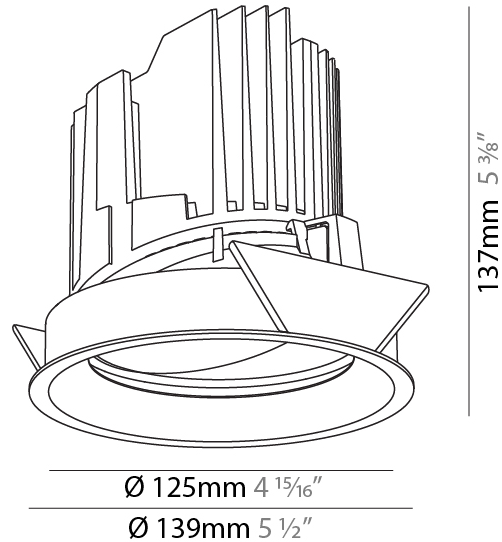

GENERAL

Series: Bioniq
 Subseries: Bioniq Round Adjustable
 Brand: Prolicht
 Division: Architectural
 Mounting Type: Recessed
 Mounting Location: Ceiling
 Subcategory: Downlight

PHYSICAL

Shape: Round
 Diameter (mm): 139
 Diameter (in): 5 1/2
 Height (mm): 137
 Height (in): 5 3/8
 Ceiling Thickness (mm): 10 / 12.5 / 15
 Ceiling Thickness (in): 3/8 or 1/2 or 9/16
 Min. Recessing Depth (mm): 150
 Min. Recessing Depth (in): 5 7/8
 Light Distribution: Adjustable / Downlight
 Weight (kg): 0.836
 Weight (lbs): 1.84
 Fixture Finish: SSR / BKV / CWI / CRY / HAB / UFT / ITA / RUA / FTG / MYG / LOD / PUS / FRO / FUP / KIA / POP / BLS / SPG / MEY / GOH / GUM / CHC / COM / ABZ / JAG / OBR / MOS / ROR
 Fixture Material: Aluminum Die Cast
 Cut-out Measurements: 130mm / 5 1/8"

GENERAL

Series: Bioniq
 Subseries: Bioniq Round Adjustable
 Brand: Prolight
 Division: Architectural
 Mounting Type: Recessed
 Mounting Location: Ceiling
 Subcategory: Downlight

PHYSICAL

Shape: Round
 Diameter (mm): 139
 Diameter (in): 5 1/2
 Height (mm): 137
 Height (in): 5 3/8
 Ceiling Thickness (mm): 10 / 12.5 / 15
 Ceiling Thickness (in): 3/8 or 1/2 or 9/16
 Min. Recessing Depth (mm): 150
 Min. Recessing Depth (in): 5 7/8
 Light Distribution: Adjustable / Downlight
 Weight (kg): 0.853
 Weight (lbs): 1.88
 Fixture Finish: SSR / BKV / CWI / CRY / HAB / UFT / ITA / RUA / FTG / MYG / LOD / PUS / FRO / FUP / KIA / POP / BLS / SPG / MEY / GOH / GUM / CHC / COM / ABZ / JAG / OBR / MOS / ROR
 Fixture Material: Aluminum Die Cast
 Cut-out Measurements: 130mm / 5 1/8"

OPTICAL

Reflector: 10 / 18 / 36
 Adjustability: Rotational 355°, Tilt 30°

RATINGS AND CERTIFICATIONS

Certified By: Certified for North American Standards
 IP rating: IP54

BIONIQ ROUND ADJUSTABLE RECESSED

A35242-